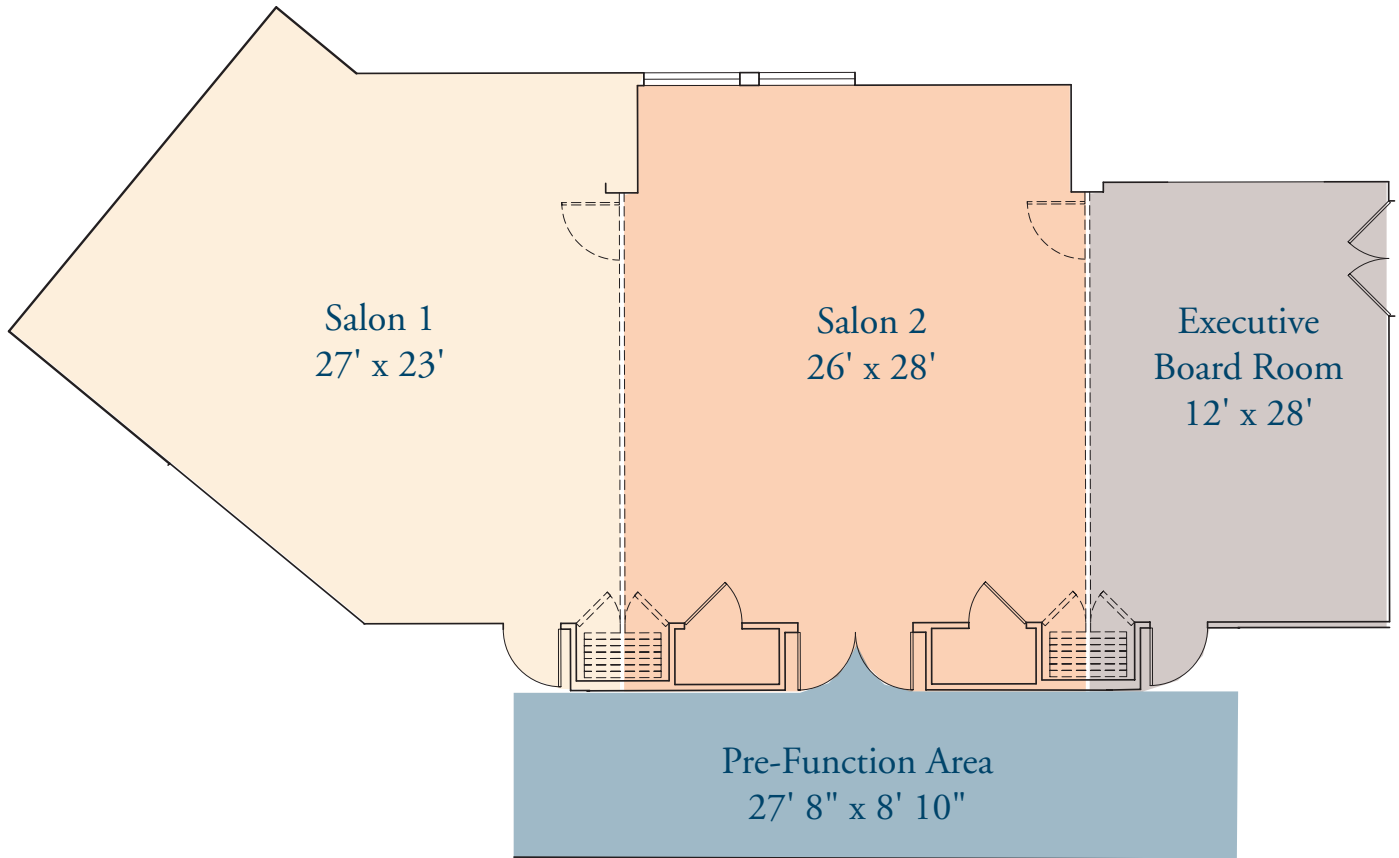

### Meeting Space

	Square Feet	Theatre	Classroom	Banquet	Reception	U Shape
Salon 1	621	68	42	48	64	12
Salon 2	728	80	50	56	76	14
Salon 1 & 2	1349	148	92	104	140	26
Executive Boardroom	336	N/A	N/A	14	N/A	13

Total function space for floor 5 - 2183 sq. ft.